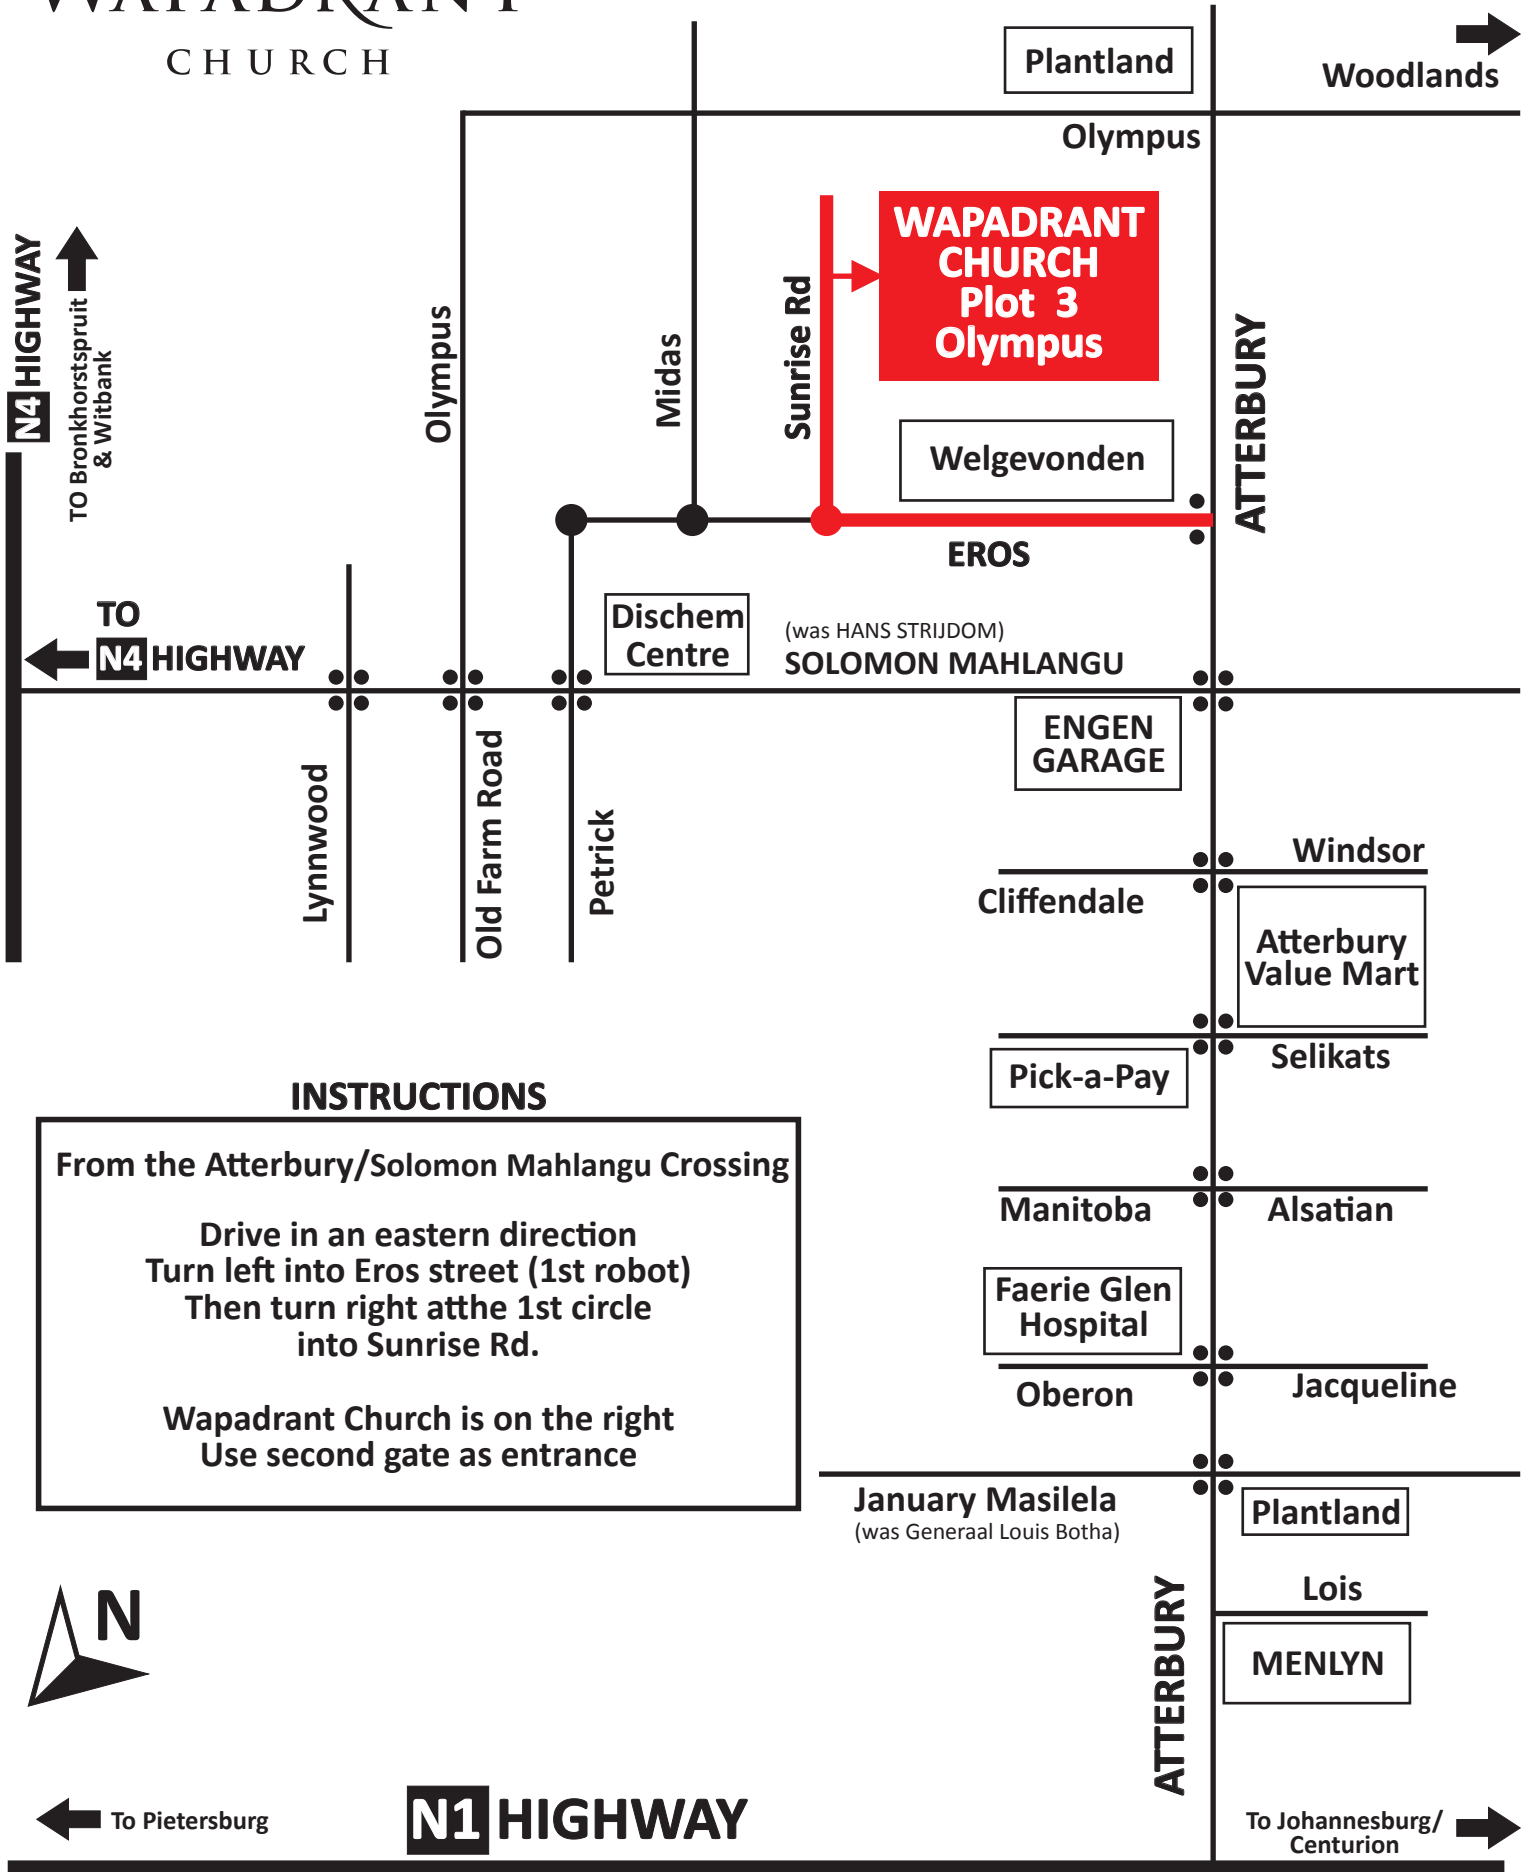

# ROADMAP

GPS COORDINATES 25°48'10''S 28°19'34''E

## WAPADRANT CHURCH

### INSTRUCTIONS

From the Atterbury/Solomon Mahlangu Crossing

Drive in an eastern direction  
Turn left into Eros street (1st robot)  
Then turn right at the 1st circle  
into Sunrise Rd.

Wapadrant Church is on the right  
Use second gate as entrance